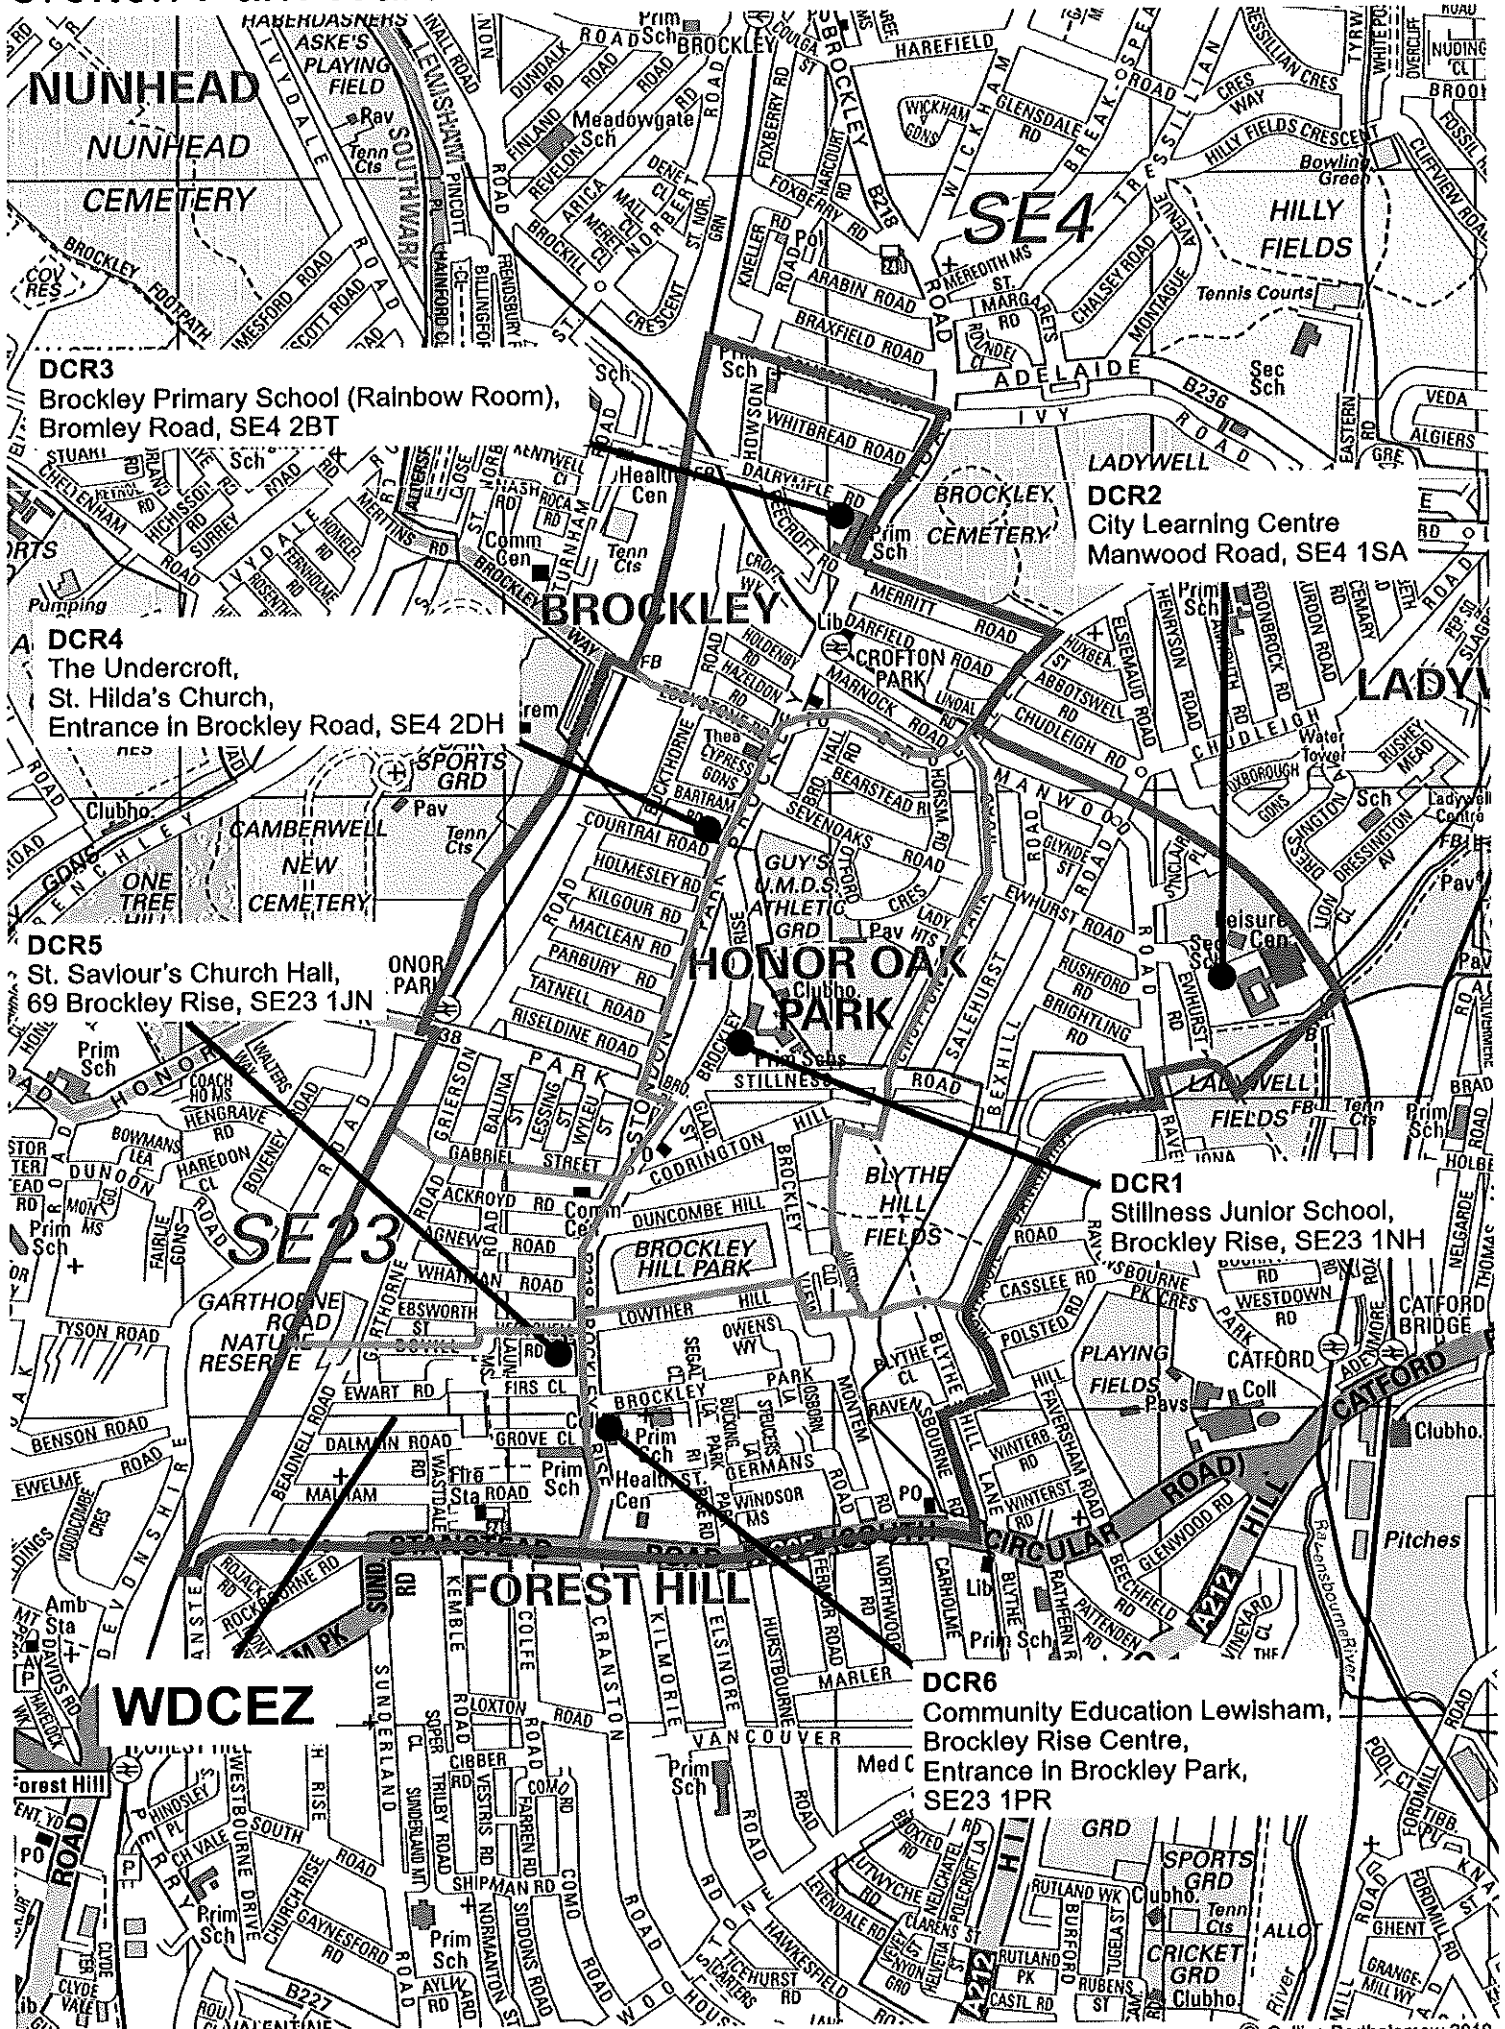

Crofton Park Ward

DCR3
Brockley Primary School (Rainbow Room),
Bromley Road, SE4 2BT

DCR4
The Undercroft,
St. Hilda's Church,
Entrance in Brockley Road, SE4 2DH

DCR5
St. Saviour's Church Hall,
69 Brockley Rise, SE23 1JN

DCR2
City Learning Centre
Manwood Road, SE4 1SA

DCR1
Stillness Junior School,
Brockley Rise, SE23 1NH

DCR6
Community Education Lewisham,
Brockley Rise Centre,
Entrance in Brockley Park,
SE23 1PR